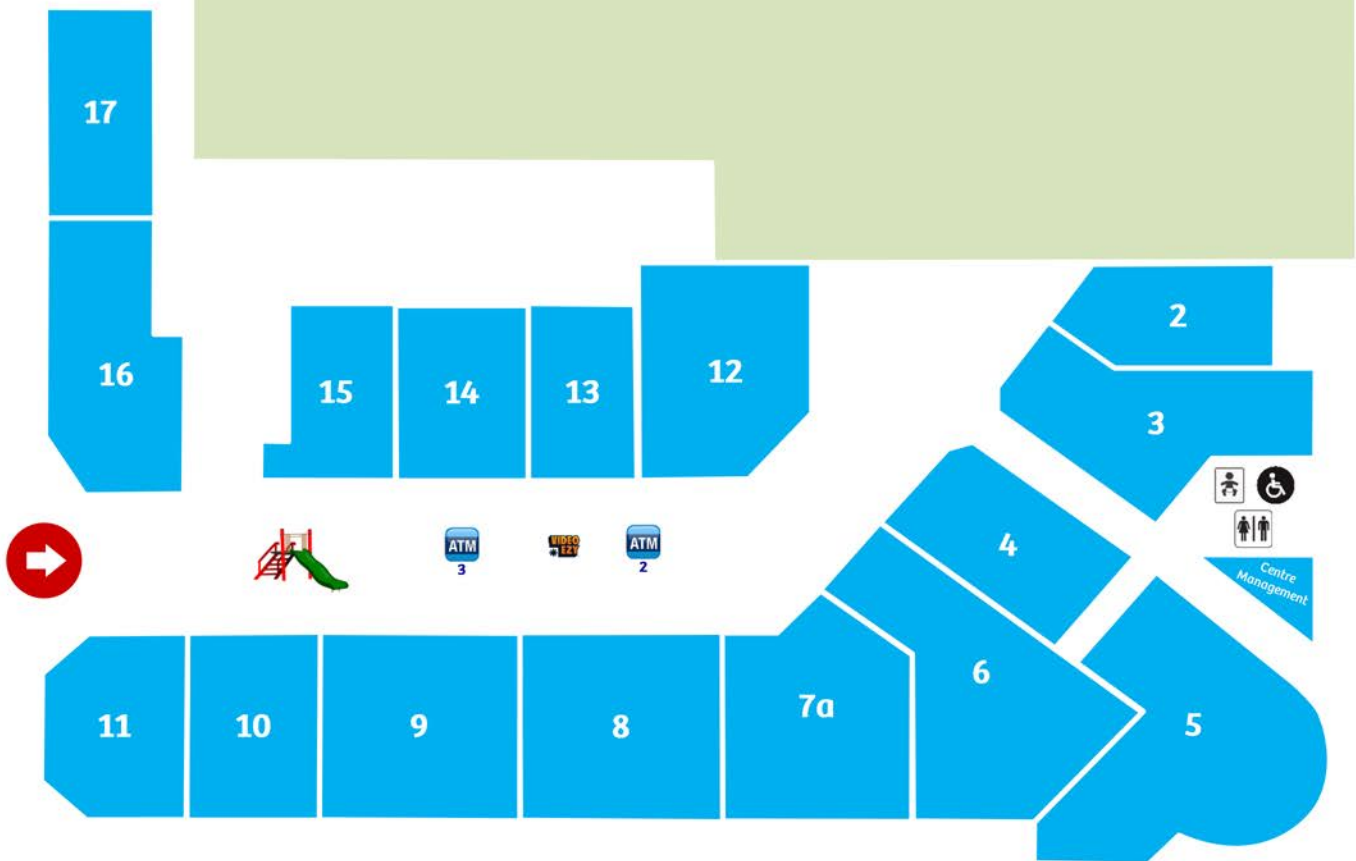

coles

1	COLES	F
2	DISCO NAILS	S
3	VACANT	S
4	BEROWRA FLOWERS	S
5	ABSOLUTE THAI	F
6	BOTTLEMART	L
7A	CAFÉ LAURELLA	F
8	NEWS PARTNERS	S

9	BENDIGO BANK	S
10	MEL'S HAIR & BEAUTY	S
11	COHO CAFÉ	F
12	BEROWRA MEATS	F
13	SUSHI KEN	F
14	BEROWRA DENTAL	S
15	BAKERS DELIGHT	F
16	BEROWRA TRUE TASTE	F
17	BEROWRA HEIGHTS POST OFFICE	S

ATM1	LEASING OPPORTUNITY	S
ATM2	COMMONWEALTH BANK	S
ATM3	ST GEORGE	S

KEY FOR USAGES	
F	FOOD
S	SERVICE
L	LIQUOR
V	VACANT

DISCLAIMER: This floor plan is intended as a guide only. No liability or otherwise is assumed either by Raine & Horne Commercial Retail Services, its principals, its servants or its agents. Prospective Lessees should not rely on the material but should make their own enquiries and satisfy themselves as to the accuracy of all aspects of the material.